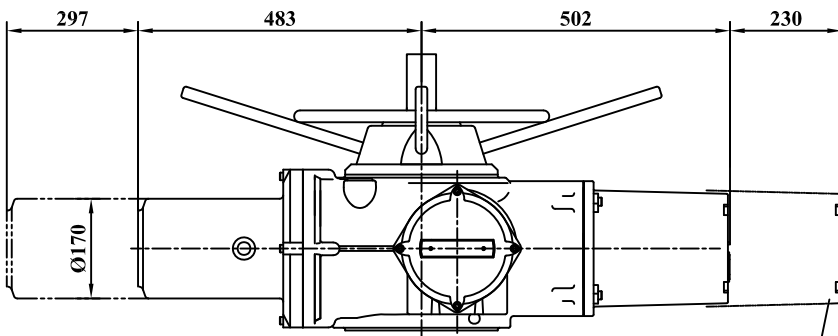

Cable in

Broken line show the space disassembly