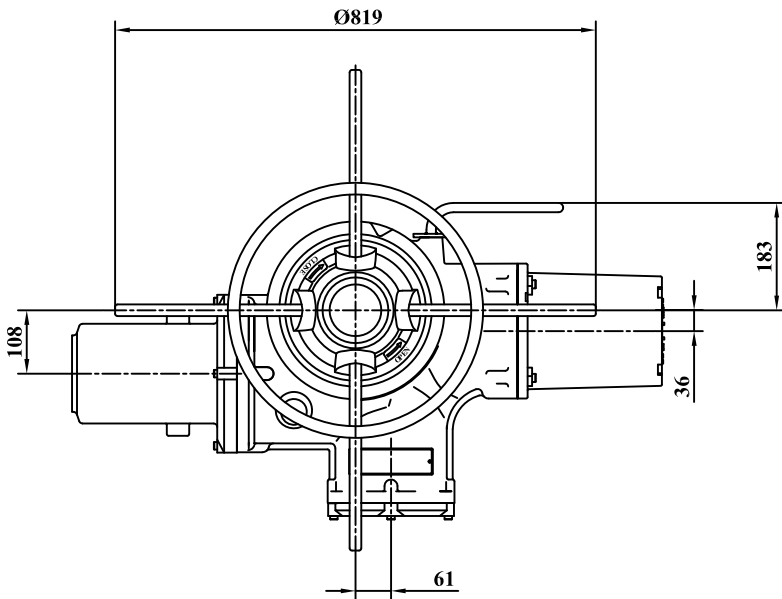

AVA07 Electric Actuator Dimension