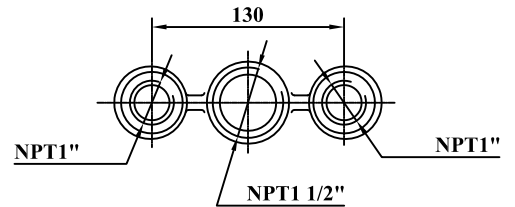

Cable in

Broken line show the space disassembly