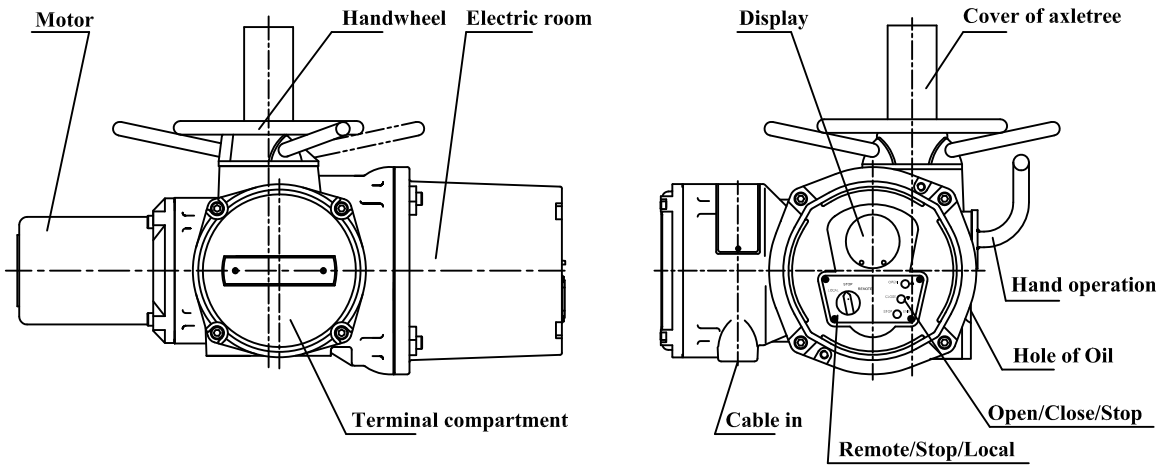

AVA Series Electric Actuator Each part and name

AVA Series Electric Actuator Dimension