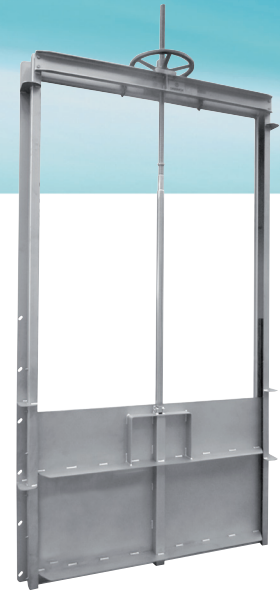

## PENSTOCKS

- MU Wall Penstocks
- CC Channel Penstocks
- RB Weir Gates
- AG Stop Gates
- SA Aluminium Stop Logs
- SL Stainless Steel Stop Logs
- RR/RC Round and Rectangular Flap Gates

MU

Wall Penstocks

CC